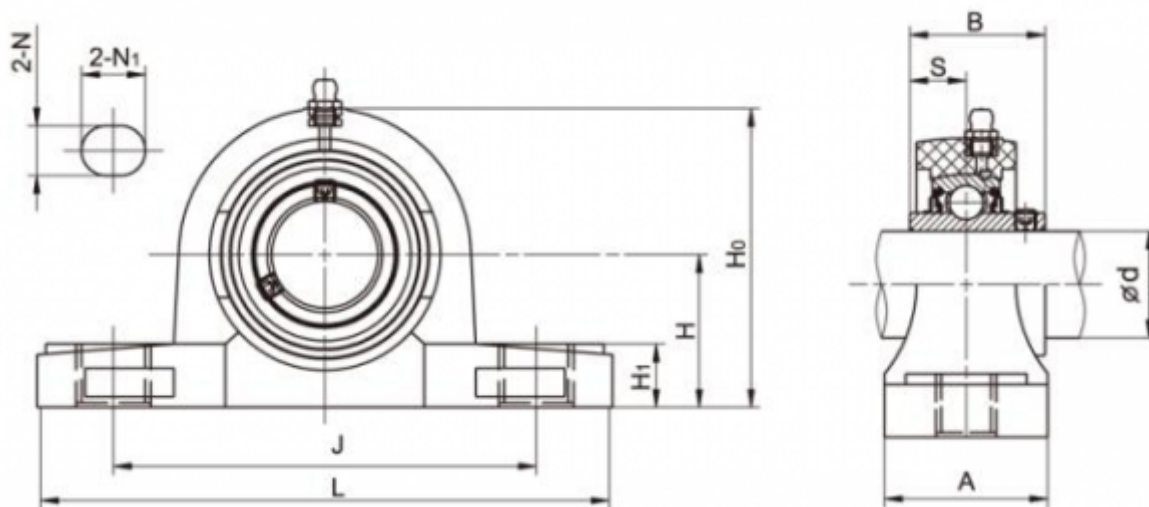

Data Sheet

Article number: 54810622081

Description: Pillow block TP-SUCP208 LDK f/shaft dia.40 mm
Insert stainless, house black thermopl.

Measures

A = 54	L = 184
B = 49.2	N = 14
Bolt = M12	N1 = 18
d = 40	S = 19
H = 49.2	
H0 = 99	
H1 = 19.5	
J = 137	